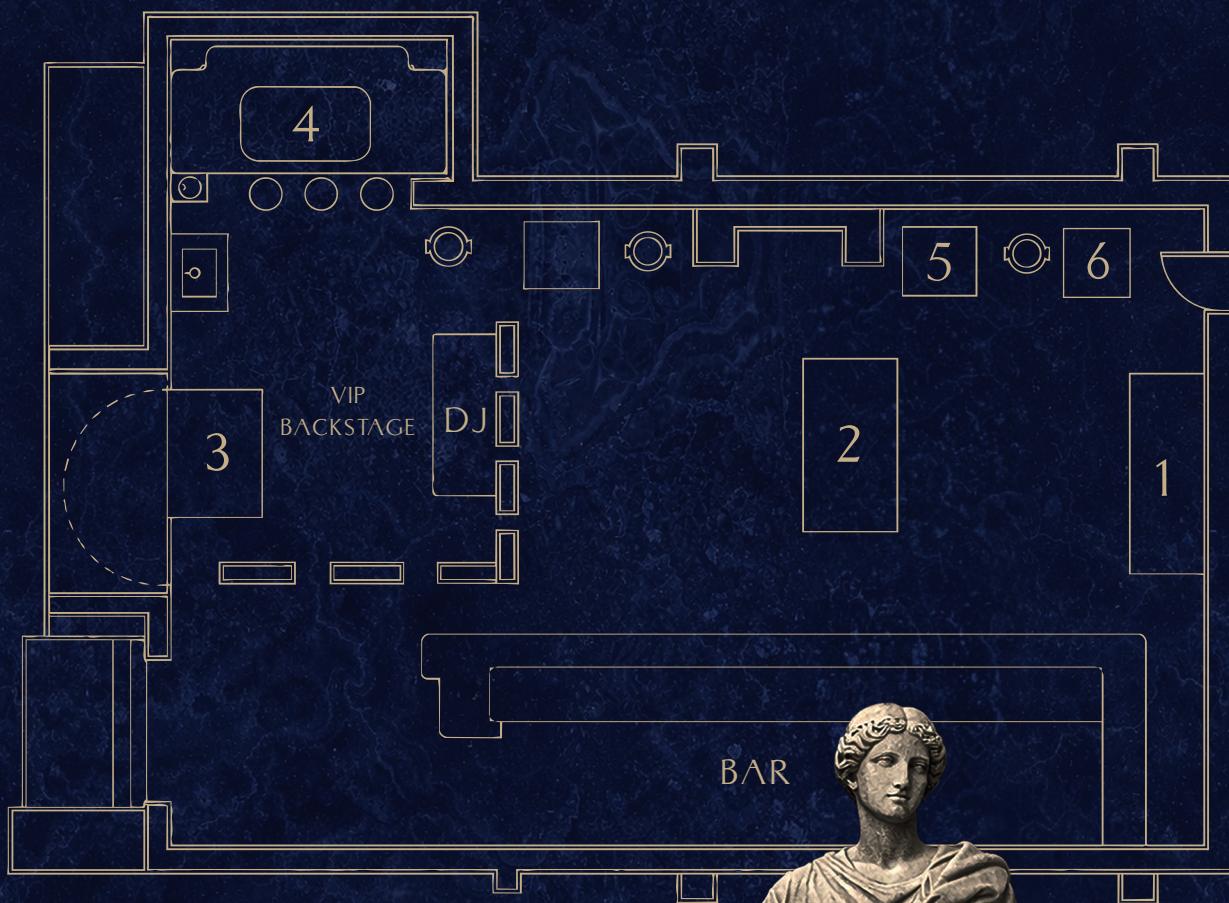

HOUSE *of* APOLLO'S

TABLE PLAN

TABLE NUMBER	MINIMUM SPEND	MAX CAPACITY
TABLE 1	£2K	8 GUESTS
TABLE 2	£1K	6 GUESTS
TABLE 3	£2K	8 GUESTS
TABLE 4	£2K	8 GUESTS
TABLE 5	£500	4 GUESTS
TABLE 6	£500	4 GUESTS

Any additional guests added above the included allocation will be charged at £200 per person on top of the stated minimum.